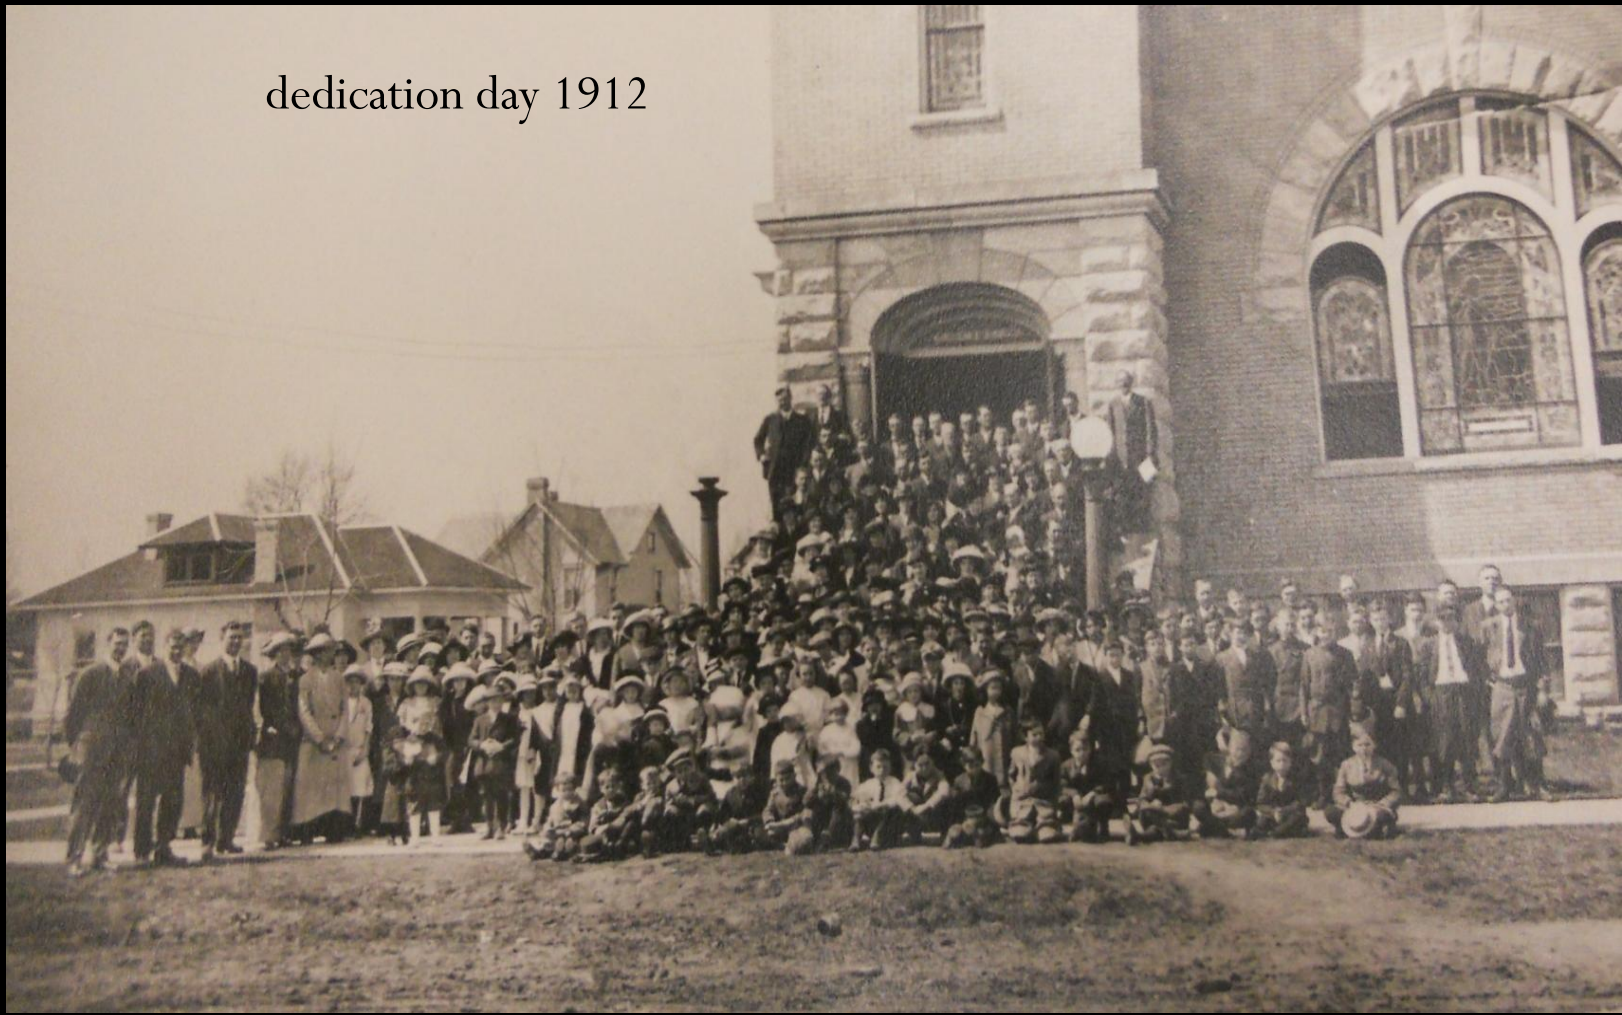

April 11 & 12, 2012

Centennial Celebration

“...they never stopped teaching and proclaiming the good news that Jesus is the Messiah.” acts 5: 42

dedication day 1912

Building Committee

J. J. Lorentz and B. L. Bullman
F. L. Fenton, W. P. Beeson, and George Hoover

1914 Men's Bible Class

115 members ~ leaders of the town ~ sat in the AMEN corner

Ladies Aid Society

Fawn Beeson and May Bullman [back]
Mrs. Galbreath and May Leonard

- ✓ Beeson Class – first Sunday school class